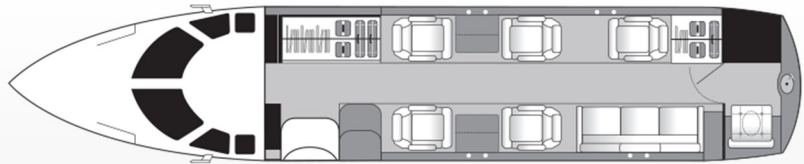

## Hawker 850XP – N850PE

Passenger Capacity	8 +1
Year of Manufacture	2007
Interior	2021
Exterior	2007
Cabin Length	21.3'
Cabin Width	6.0'
Cabin Height	5.8'
Cabin Volume	604 cu. ft.
Baggage Capacity	49.5 cu. ft.
Cruise Speed	495 mph
Maximum Altitude	41,000 ft.
Range	3,100 miles
Climb to Cruise	23 minutes
Chicago - NYC	2:00
Chicago - Miami	3:10
Chicago - Las Vegas	4:00

### Featuring:

- Free On-Board Wi-Fi
- Dual Airshow Display
- Galley
- Enclosed Lavatory with Vanity
- Passenger Zone Climate Control
- AC Outlets
- Club Seating + 3 Place Divan
- Microwave Oven
- Cabin Speakers
- CD Stereo
- DVD Player