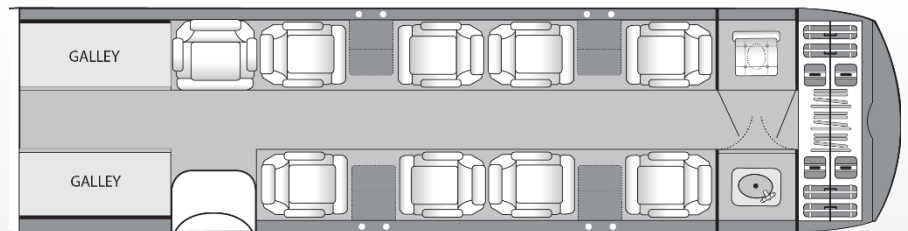

## Citation Sovereign – N150TG

Passenger Capacity	9
Year of Manufacture	2007
Interior	2021
Exterior	2007
Cabin Length	24.2'
Cabin Width	5.6'
Cabin Height	5.7'
Cabin Volume	620 cu. ft.
Baggage Capacity	125 cu. ft.
Cruise Speed	500 mph
Maximum Altitude	47,000 ft.
Range	3,000 miles
Climb to Cruise	24 minutes
Chicago - NYC	2:00
Chicago - Miami	3:10
Chicago - Las Vegas	3:55

### Featuring:

- Free On-Board Wi-Fi
- Flight Information Display
- Galley
- Enclosed Lavatory with Vanity
- Exterior and Interior Baggage
- Passenger Zone Climate Control
- AC Outlets
- Double Club Seating
- Cabin Speakers
- DVD Player