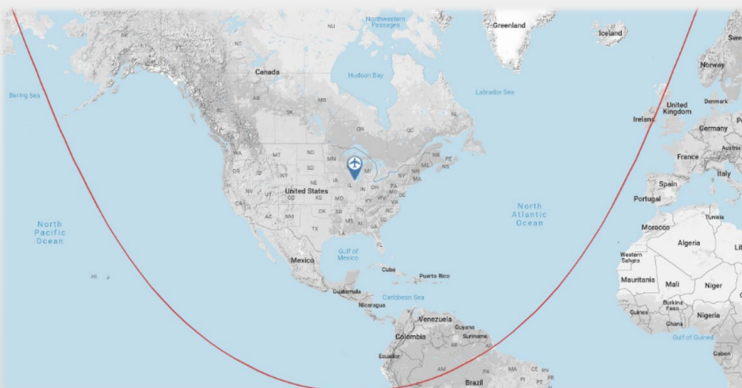

## Citation Sovereign – N150TG

Passenger Capacity	9
Year of Manufacture	2007
Interior	2021
Exterior	2007
Cabin Length	24.2'
Cabin Width	5.6'
Cabin Height	5.7'
Cabin Volume	620 cu. ft.
Baggage Capacity	125 cu. ft.
Cruise Speed	500 mph
Maximum Altitude	47,000 ft.
Range	3,000 miles
Climb to Cruise	24 minutes
Chicago - NYC	2:00
Chicago - Miami	3:10
Chicago - Las Vegas	3:55