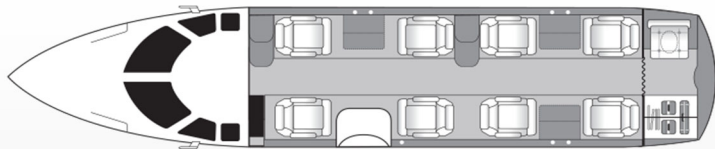

## Citation V – N560RP

Passenger Capacity	8 + 1
Year of Manufacture	1992
Interior	2018
Exterior	2018
Cabin Length	17.3'
Cabin Width	4.9'
Cabin Height	4.8'
Cabin Volume	292 cu. ft.
Baggage Capacity	41 cu. ft.
Cruise Speed	445 mph
Maximum Altitude	45,000 ft.
Range	1,850 miles
Climb to Cruise	29 minutes
Chicago - NYC	2:10
Chicago - Miami	3:15
Chicago - Denver	2:45

### Featuring:

- Free On-Board Wi-Fi
- Galley
- Enclosed Lavatory with Vanity
- USB Charging outlets
- Double Club Seating

@ifrcharter

Integrated Flight Resources