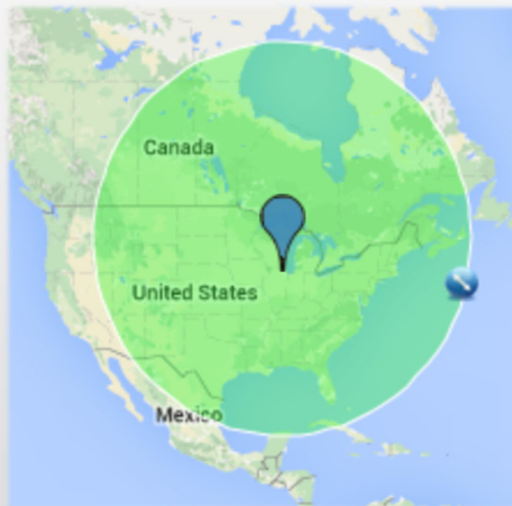

## Citation V – N560RP

Passenger Capacity	8 + 1
Year of Manufacture	1992
Interior	2018
Exterior	2018
Cabin Length	17.3'
Cabin Width	4.9'
Cabin Height	4.8'
Cabin Volume	292 cu. ft.
Baggage Capacity	41 cu. ft.
Cruise Speed	445 mph
Maximum Altitude	45,000 ft.
Range	1,850 miles
Climb to Cruise	29 minutes
Chicago - NYC	2:10
Chicago - Miami	3:15
Chicago - Denver	2:45