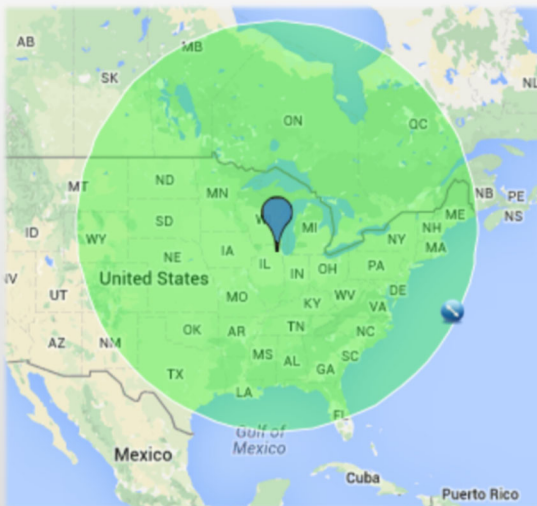

Citation CJ1 – N30VR

Passenger Capacity	5
Year of Manufacture	2002
Interior	2014
Exterior	2002
Cabin Length	16.0'
Cabin Width	4.8'
Cabin Height	4.7'
Cabin Volume	278 cu. ft.
Baggage Capacity	46 cu. ft.
Cruise Speed	400 mph
Maximum Altitude	41,000 ft.
Range	1,900 miles
Climb to Cruise	28 minutes
Chicago - NYC	2:28
Chicago - Miami	3:30
Chicago - Denver	3:15