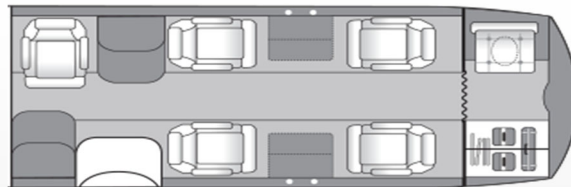

Citation CJ1 – N30VR

Passenger Capacity	5
Year of Manufacture	2002
Interior	2014
Exterior	2002
Cabin Length	16.0'
Cabin Width	4.8'
Cabin Height	4.7'
Cabin Volume	278 cu. ft.
Baggage Capacity	46 cu. ft.
Cruise Speed	400 mph
Maximum Altitude	41,000 ft.
Range	1,900 miles
Climb to Cruise	28 minutes
Chicago - NYC	2:28
Chicago - Miami	3:30
Chicago - Denver	3:15

Featuring:

- Galley
- Enclosed Lavatory
- AC Outlets
- Club Seating

@ifrcharter

Integrated Flight Resources