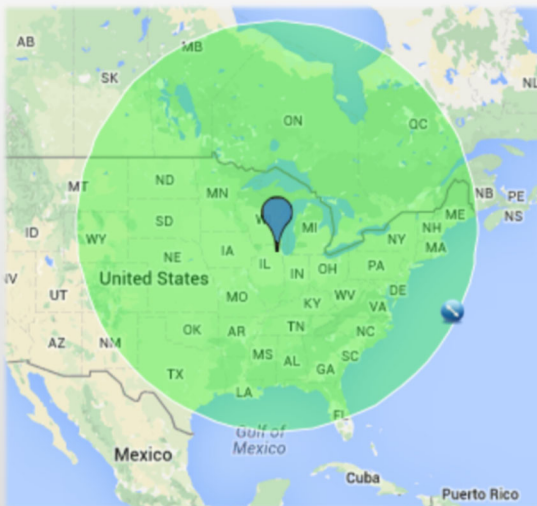

## Citation CJ1 – N30VR

Passenger Capacity	5
Year of Manufacture	2002
Interior	2014
Exterior	2002
Cabin Length	16.0'
Cabin Width	4.8'
Cabin Height	4.7'
Cabin Volume	278 cu. ft.
Baggage Capacity	46 cu. ft.
Cruise Speed	400 mph
Maximum Altitude	41,000 ft.
Range	1,150 miles
Climb to Cruise	28 minutes
Chicago - NYC	2:28
Chicago - Miami	3:30
Chicago - Denver	3:15