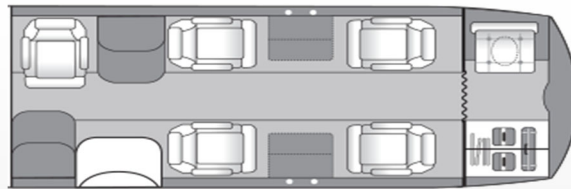

## Citation CJ1 – N30VR

Passenger Capacity	5
Year of Manufacture	2002
Interior	2014
Exterior	2002
Cabin Length	16.0'
Cabin Width	4.8'
Cabin Height	4.7'
Cabin Volume	278 cu. ft.
Baggage Capacity	46 cu. ft.
Cruise Speed	400 mph
Maximum Altitude	41,000 ft.
Range	1,150 miles
Climb to Cruise	28 minutes
Chicago - NYC	2:28
Chicago - Miami	3:30
Chicago - Denver	3:15

### Featuring:

- Galley
- Enclosed Lavatory
- AC Outlets
- Club Seating

@ifrcharter

Integrated Flight Resources