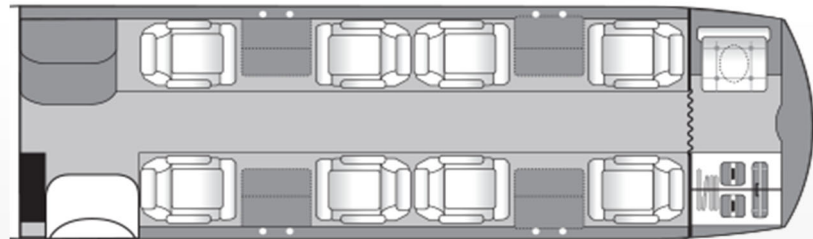

## Learjet 45 – N238LM

Passenger Capacity	8 + 1
Year of Manufacture	1999
Interior	2014
Exterior	2014
Cabin Length	19.8'
Cabin Width	5.1'
Cabin Height	4.9'
Cabin Volume	410 cu. ft.
Baggage Capacity	65 cu. ft.
Cruise Speed	534 mph
Maximum Altitude	51,000 ft.
Range	2,300 miles
Climb to Cruise	19 minutes
Chicago - NYC	2:00
Chicago - Miami	3:00
Chicago - Las Vegas	3:45

### Featuring:

- Free On-Board Wi-Fi
- Airshow Display
- Galley
- Enclosed Lavatory with Vanity
- Passenger Zone Climate Control
- AC Outlets
- Double Club Seating
- Cabin Speakers

@ifrcharter

Integrated Flight Resources