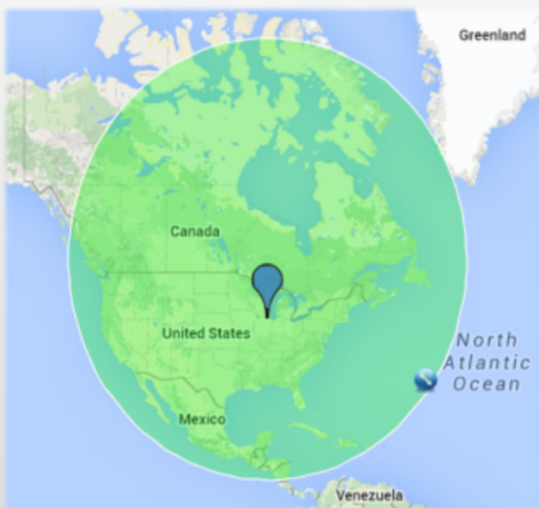

## Learjet 45 – N238LM

Passenger Capacity	8 + 1
Year of Manufacture	1999
Interior	2014
Exterior	2014
Cabin Length	19.8'
Cabin Width	5.1'
Cabin Height	4.9'
Cabin Volume	410 cu. ft.
Baggage Capacity	65 cu. ft.
Cruise Speed	534 mph
Maximum Altitude	51,000 ft.
Range	2,300 miles
Climb to Cruise	19 minutes
Chicago - NYC	2:00
Chicago - Miami	3:00
Chicago - Las Vegas	3:45