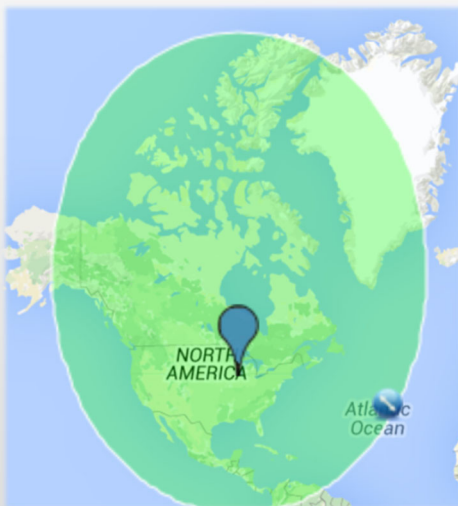

## Hawker 800XP – N18GU

Passenger Capacity	8
Year of Manufacture	2001
Interior	2014
Exterior	2014
Cabin Length	21.3'
Cabin Width	6.0'
Cabin Height	5.8'
Cabin Volume	604 cu. ft.
Baggage Capacity	48 cu. ft.
Cruise Speed	488 mph
Maximum Altitude	41,000 ft.
Range	3,000 miles
Climb to Cruise	23 minutes
Chicago - NYC	2:00
Chicago - Miami	3:10
Chicago - Las Vegas	4:00