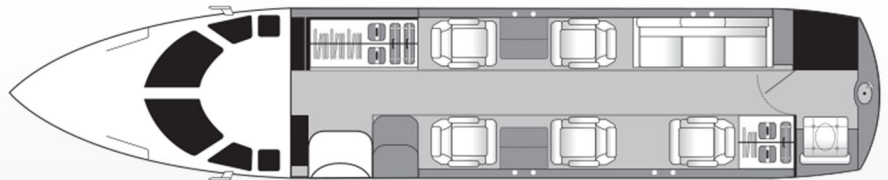

## Hawker 800XP – N18GU

Passenger Capacity	8
Year of Manufacture	2001
Interior	2014
Exterior	2014
Cabin Length	21.3'
Cabin Width	6.0'
Cabin Height	5.8'
Cabin Volume	604 cu. ft.
Baggage Capacity	48 cu. ft.
Cruise Speed	488 mph
Maximum Altitude	41,000 ft.
Range	3,000 miles
Climb to Cruise	23 minutes
Chicago - NYC	2:00
Chicago - Miami	3:10
Chicago - Las Vegas	4:00

### Featuring:

- Free On-Board Wi-Fi
- Airshow Display
- Galley
- Enclosed Lavatory with Vanity
- Passenger Zone Climate Control
- AC Outlets
- Club Seating + 3 Place Divan
- Microwave Oven
- Cabin Speakers
- CD Stereo
- DVD Player