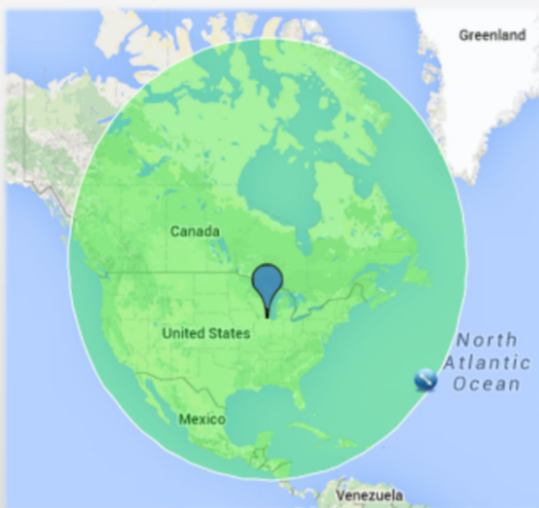

## Learjet 45XR – N935RK

Passenger Capacity	8 + 1
Year of Manufacture	2007
Interior	2007
Exterior	2007
Cabin Length	19.8'
Cabin Width	5.1'
Cabin Height	4.9'
Cabin Volume	410 cu. ft.
Baggage Capacity	65 cu. ft.
Cruise Speed	534 mph
Maximum Altitude	51,000 ft.
Range	2,300 miles
Climb to Cruise	19 minutes
Chicago - NYC	2:00
Chicago - Miami	3:00
Chicago - Las Vegas	3:45