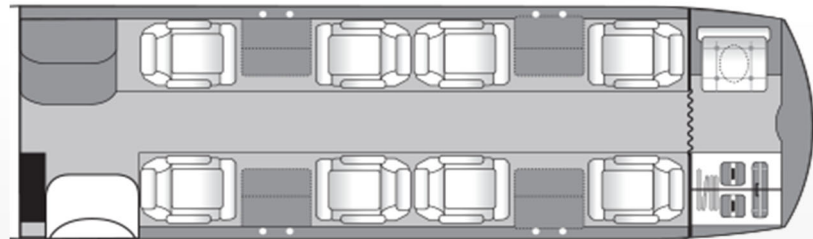

## Learjet 45XR – N935RK

Passenger Capacity	8 + 1
Year of Manufacture	2007
Interior	2007
Exterior	2007
Cabin Length	19.8'
Cabin Width	5.1'
Cabin Height	4.9'
Cabin Volume	410 cu. ft.
Baggage Capacity	65 cu. ft.
Cruise Speed	534 mph
Maximum Altitude	51,000 ft.
Range	2,300 miles
Climb to Cruise	19 minutes
Chicago - NYC	2:00
Chicago - Miami	3:00
Chicago - Las Vegas	3:45

### Featuring:

- Free On-Board Wi-Fi
- Airshow Display
- Galley
- Enclosed Lavatory with Vanity
- Passenger Zone Climate Control
- AC Outlets
- Double Club Seating
- Warming Oven
- Two Monitors
- Cabin Speakers
- CD Stereo
- DVD Player