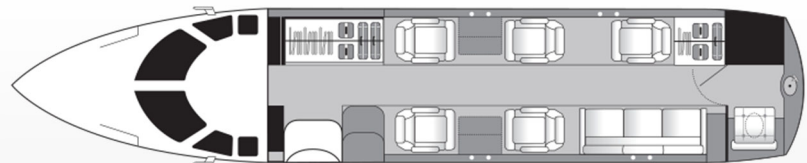

Hawker 850XP – N850PE

Passenger Capacity	8 +1
Year of Manufacture	2007
Interior	2015
Exterior	2015
Cabin Length	21.3'
Cabin Width	6.0'
Cabin Height	5.8'
Cabin Volume	604 cu. ft.
Baggage Capacity	49.5 cu. ft.
Cruise Speed	495 mph
Maximum Altitude	41,000 ft.
Range	3,100 miles
Climb to Cruise	23 minutes
Chicago - NYC	2:00
Chicago - Miami	3:10
Chicago - Las Vegas	4:00

Featuring:

- Free On-Board Wi-Fi
- Dual Airshow Display
- Galley
- Enclosed Lavatory with Vanity
- Passenger Zone Climate Control
- AC Outlets
- Club Seating + 3 Place Divan
- Microwave Oven
- Cabin Speakers
- CD Stereo
- DVD Player