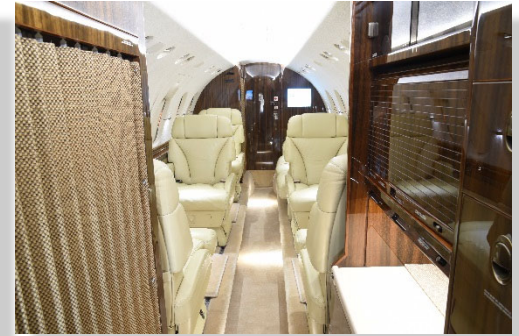

Hawker 850XP – N850PE

Passenger Capacity	8 +1
Year of Manufacture	2007
Interior	2015
Exterior	2015
Cabin Length	21.3'
Cabin Width	6.0'
Cabin Height	5.8'
Cabin Volume	604 cu. ft.
Baggage Capacity	49.5 cu. ft.
Cruise Speed	495 mph
Maximum Altitude	41,000 ft.
Range	3,100 miles
Climb to Cruise	23 minutes
Chicago - NYC	2:00
Chicago - Miami	3:10
Chicago - Las Vegas	4:00

Featuring:

- Free On-Board Wi-Fi
- Dual Airshow Display
- Galley
- Enclosed Lavatory with Vanity
- Passenger Zone Climate Control
- AC Outlets
- Club Seating + 3 Place Divan
- Microwave Oven
- Cabin Speakers
- CD Stereo
- DVD Player