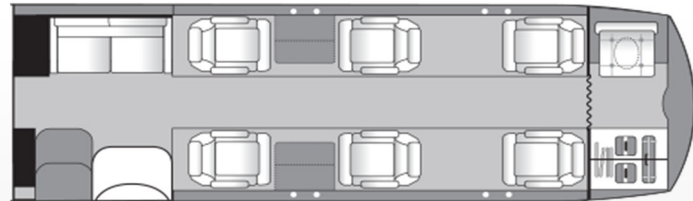

Citation V – N559BM

Passenger Capacity	8 + 1
Year of Manufacture	1995
Interior	2019
Exterior	2019
Cabin Length	17.3'
Cabin Width	4.9'
Cabin Height	4.8'
Cabin Volume	292 cu. ft.
Baggage Capacity	41 cu. ft.
Cruise Speed	445 mph
Maximum Altitude	45,000 ft.
Range	1,850 miles
Climb to Cruise	29 minutes
Chicago - NYC	2:10
Chicago - Miami	3:15
Chicago - Denver	2:45

Featuring:

- Free On-Board Wi-Fi
- Airshow Display
- Galley
- Enclosed Lavatory with Vanity
- AC Outlets
- 6 Captain's Chairs and 2 Place Divan

@ifrcharter

Integrated Flight Resources