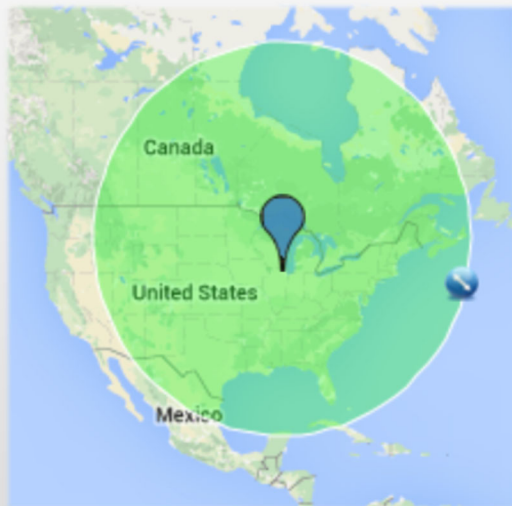

Citation V – N559BM

Passenger Capacity	8 + 1
Year of Manufacture	1995
Interior	2019
Exterior	2019
Cabin Length	17.3'
Cabin Width	4.9'
Cabin Height	4.8'
Cabin Volume	292 cu. ft.
Baggage Capacity	41 cu. ft.
Cruise Speed	445 mph
Maximum Altitude	45,000 ft.
Range	1,850 miles
Climb to Cruise	29 minutes
Chicago - NYC	2:10
Chicago - Miami	3:15
Chicago - Denver	2:45